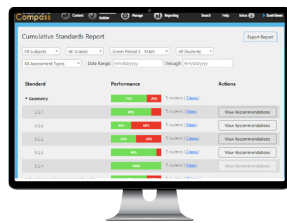

Keep Students on Track with Actionable Reporting

Actionable reporting enables educators to see what standards need more attention from a class or student and suggests which library resources will help students who fall below the score educators set for any assignment.